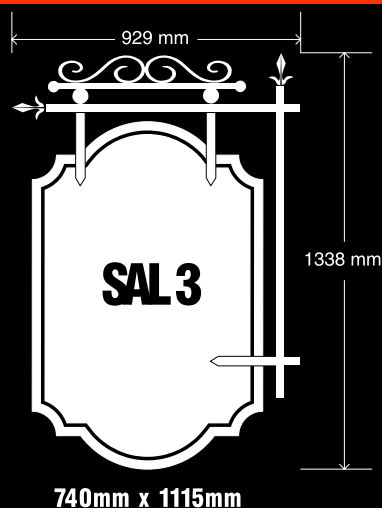

**projecting signs**  
metal & carved pvc

**aluminium sign (SAL 1)**

double sided projecting sign with fixed aluminium sign panel can be spray painted to specific ral colour with vinyl graphics or full colour digital print applied, steel frame spray painted black. wall mounted signs are ready made to suit our unique trough lighting kit.

**aluminium sign (SAL 2)**

large double sided aluminium projecting sign with removable vinyl graphics or full colour digital print applied. increased panel size and stronger double bracket wall support mounted on galvanised steel frame, spray painted black for a strong, robust, corrosion resistant finish. signs are ready made to suit our unique trough lighting kit.

**deluxe carved sign (SAL3)**

double sided v-carved pvc sign panel in-filled with 22 1/4 carat gold leaf. can be finished with bespoke 3d sculpted relief. mounted on galvanised steel frame spray painted black for a strong, robust, corrosion resistant finish. signs are ready made to suit our unique trough lighting kit.