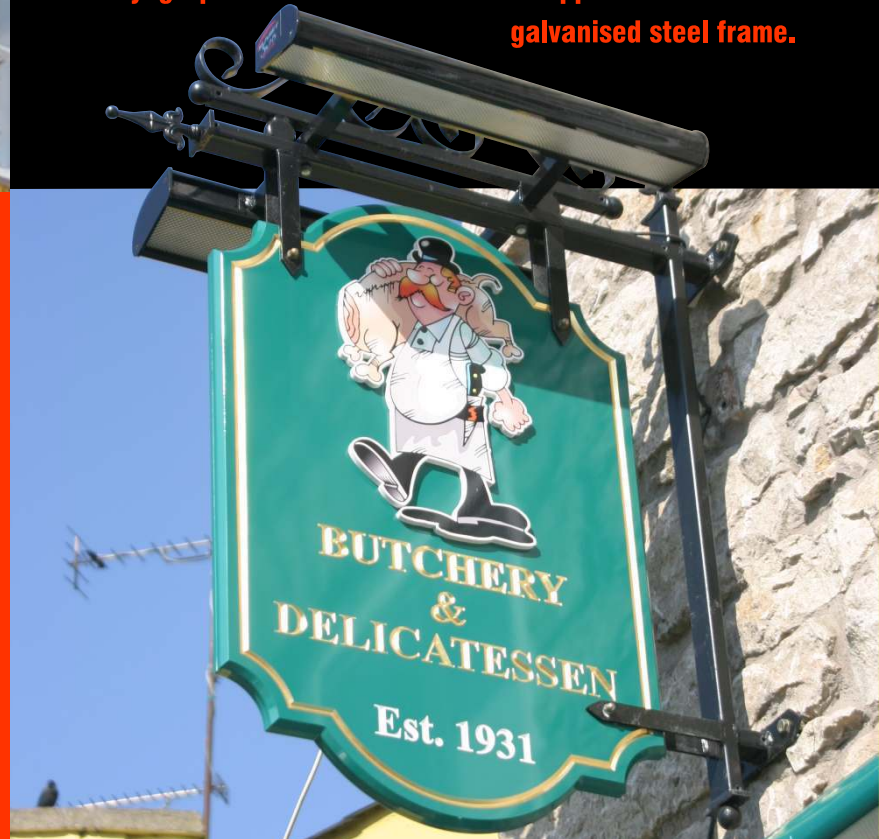

Flanaghan's Butchery & Deli Armagh

deluxe carved sign (SAL3)

☛ v-carved pvc and in-filled with 22 1/4 carat gold leaf with bespoke 2d illustration. mounted on galvanised steel frame spray painted black for a strong, robust, corrosion resistant finish. 3d reliefs can be machined and you can choose from a range of custom shaped panels.