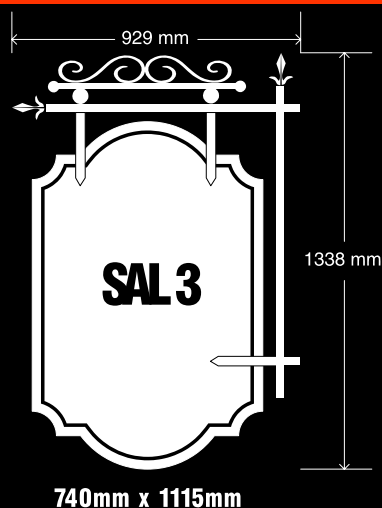

projecting signs
metal & carved pvc

aluminium sign (SAL 1)

double sided projecting sign with fixed aluminium sign panel can be spray painted to specific ral colour with vinyl graphics or full colour digital print applied, steel frame spray painted black. wall mounted signs are ready made to suit our unique trough lighting kit.

aluminium sign (SAL 2)

large double sided aluminium projecting sign with removable vinyl graphics or full colour digital print applied. increased panel size and stronger double bracket wall support mounted on galvanised steel frame, spray painted black for a strong, robust, corrosion resistant finish. signs are ready made to suit our unique trough lighting kit.

deluxe carved sign (SAL3)

double sided v-carved pvc sign panel in-filled with 22 1/4 carat gold leaf. can be finished with bespoke 3d sculpted relief. mounted on galvanised steel frame spray painted black for a strong, robust, corrosion resistant finish. signs are ready made to suit our unique trough lighting kit.

world of sport - removable aluminium sign panels with vinyl graphics and 2d cut out letters applied. mounted on galvanised steel frame.

Flanaghan's Butchery & Deli Armagh

deluxe carved sign (SAL3)

☛ v-carved pvc and in-filled with 22 1/4 carat gold leaf with bespoke 2d illustration. mounted on galvanised steel frame spray painted black for a strong, robust, corrosion resistant finish. 3d reliefs can be machined and you can choose from a range of custom shaped panels.