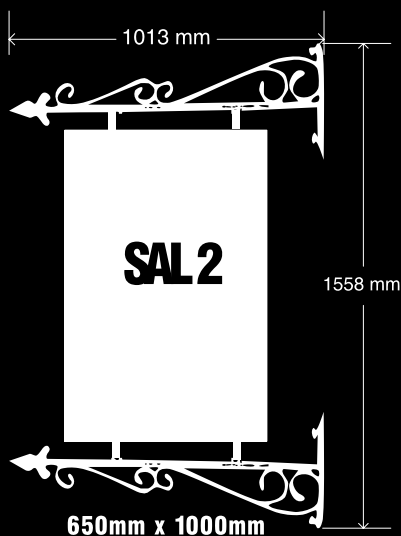

projecting signs
metal & carved pvc

aluminium sign (SAL 1)

double sided projecting sign with fixed aluminium sign panel can be spray painted to specific ral colour with vinyl graphics or full colour digital print applied, steel frame spray painted black. wall mounted signs are ready made to suit our unique trough lighting kit.

aluminium sign (SAL 2)

large double sided aluminium projecting sign with removable vinyl graphics or full colour digital print applied. increased panel size and stronger double bracket wall support mounted on galvanised steel frame, spray painted black for a strong, robust, corrosion resistant finish. signs are ready made to suit our unique trough lighting kit.

deluxe carved sign (SAL3)

double sided v-carved pvc sign panel in-filled with 22 1/4 carat gold leaf. can be finished with bespoke 3d sculpted relief. mounted on galvanised steel frame spray painted black for a strong, robust, corrosion resistant finish. signs are ready made to suit our unique trough lighting kit.

world of sport - removable aluminium sign panels with vinyl graphics and 2d cut out letters applied. mounted on galvanised steel frame.

Flanaghan's Butchery & Deli Armagh

deluxe carved sign (SAL3)

☛ v-carved pvc and in-filled with 22 1/4 carat gold leaf with bespoke 2d illustration. mounted on galvanised steel frame spray painted black for a strong, robust, corrosion resistant finish. 3d reliefs can be machined and you can choose from a range of custom shaped panels.