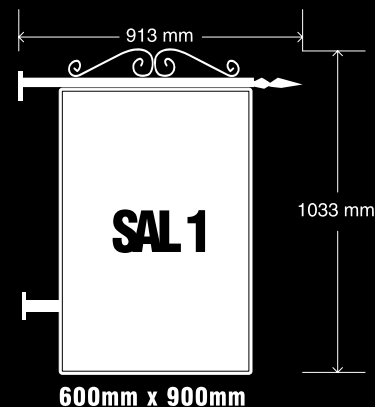

**projecting signs**  
metal & carved pvc

**aluminium sign (SAL 1)**

double sided projecting sign with fixed aluminium sign panel can be spray painted to specific ral colour with vinyl graphics or full colour digital print applied, steel frame spray painted black. wall mounted signs are ready made to suit our unique trough lighting kit.

**aluminium sign (SAL 2)**

large double sided aluminium projecting sign with removable vinyl graphics or full colour digital print applied. increased panel size and stronger double bracket wall support mounted on galvanised steel frame, spray painted black for a strong, robust, corrosion resistant finish. signs are ready made to suit our unique trough lighting kit.