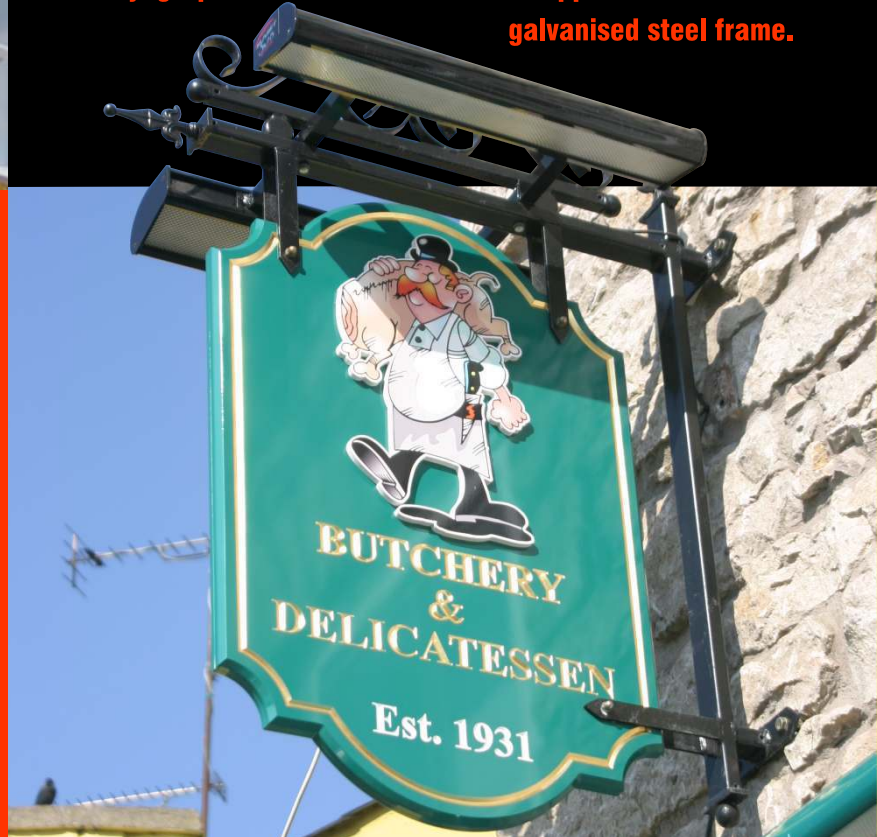

aluminium sign (SAL 1)

☛ mallview house - aluminium sign panel with vinyl graphics applied. steel frame spray painted black and mounted on wall.

callan cottage - aluminium sign panel with full colour digital print applied. steel frame spray painted black and mounted on post.

world of sport - removable aluminium sign panels with vinyl graphics and 2d cut out letters applied. mounted on galvanised steel frame.

Flanaghan's Butchery & Deli Armagh

deluxe carved sign (SAL3)

☛ v-carved pvc and in-filled with 22 1/4 carat gold leaf with bespoke 2d illustration. mounted on galvanised steel frame spray painted black for a strong, robust, corrosion resistant finish. 3d reliefs can be machined and you can choose from a range of custom shaped panels.