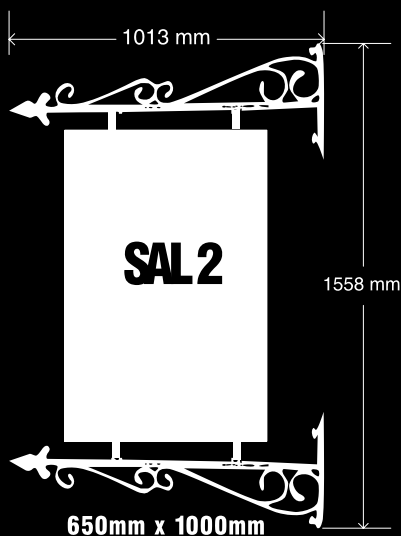

**projecting signs**  
metal & carved pvc

**aluminium sign (SAL 1)**

double sided projecting sign with fixed aluminium sign panel can be spray painted to specific ral colour with vinyl graphics or full colour digital print applied, steel frame spray painted black. wall mounted signs are ready made to suit our unique trough lighting kit.

**aluminium sign (SAL 2)**

large double sided aluminium projecting sign with removable vinyl graphics or full colour digital print applied. increased panel size and stronger double bracket wall support mounted on galvanised steel frame, spray painted black for a strong, robust, corrosion resistant finish. signs are ready made to suit our unique trough lighting kit.

**deluxe carved sign (SAL3)**

double sided v-carved pvc sign panel in-filled with 22 1/4 carat gold leaf. can be finished with bespoke 3d sculpted relief. mounted on galvanised steel frame spray painted black for a strong, robust, corrosion resistant finish. signs are ready made to suit our unique trough lighting kit.