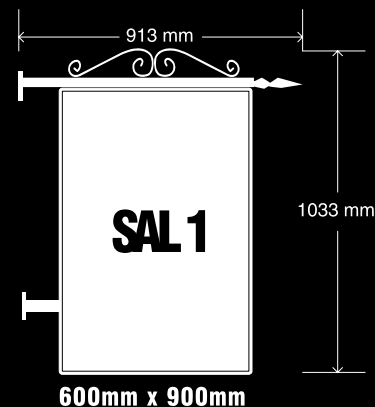

projecting signs
metal & carved pvc

aluminium sign (SAL 1)

double sided projecting sign with fixed aluminium sign panel can be spray painted to specific ral colour with vinyl graphics or full colour digital print applied, steel frame spray painted black. wall mounted signs are ready made to suit our unique trough lighting kit.

aluminium sign (SAL 2)

large double sided aluminium projecting sign with removable vinyl graphics or full colour digital print applied. increased panel size and stronger double bracket wall support mounted on galvanised steel frame, spray painted black for a strong, robust, corrosion resistant finish. signs are ready made to suit our unique trough lighting kit.

deluxe carved sign (SAL3)

double sided v-carved pvc sign panel in-filled with 22 1/4 carat gold leaf. can be finished with bespoke 3d sculpted relief. mounted on galvanised steel frame spray painted black for a strong, robust, corrosion resistant finish. signs are ready made to suit our unique trough lighting kit.